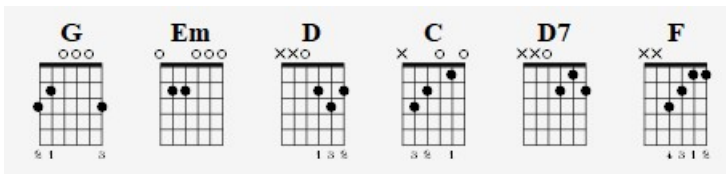

Take Me Home, Country Roads

by [John Denver](#)

10/1/2024

Difficulty: intermediate

Tuning: [E A D G B E](#)

Key: A

Capo: 2nd fret

Timing: 4/4

STRUMMING [Edit](#)

▶ VERSE 164 bpm

▶ CHORUS 164 bpm

Chords

Guitar

Ukulele

Piano

[Intro]

G x2

[Verse 1]

G Em D C G
 Almost Heaven, West Virginia, Blue Ridge Mountains, Shenandoah River.
 G Em D C
 Life is old there, older than the trees, younger than the mountains, blowing
 G
 like a breeze.

[Chorus]

G D Em C
 Country Roads, take me home, to the place I belong
 G D C G
 West Virginia, mountain mama, take me home, country roads.

[Verse 2]

G Em D C
 All my memories gather round her, miner's lady, stranger to blue
 G
 water.
 G Em D
 Dark and dusty, painted on the sky, misty taste of moonshine,
 C G
 teardrop in my eye.