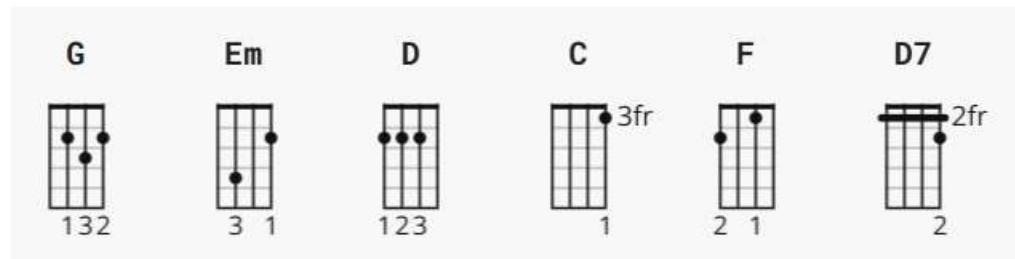

Take Me Home, Country Roads

by [John Denver](#)

10/1/2024

Difficulty: intermediate

Tuning: [E A D G B E](#)

Key: A

Capo: 2nd fret

Timing: 4/4

STRUMMING [Edit](#)

▶ VERSE 164 bpm

▶ CHORUS 164 bpm

Chords

Guitar

Ukulele

Piano