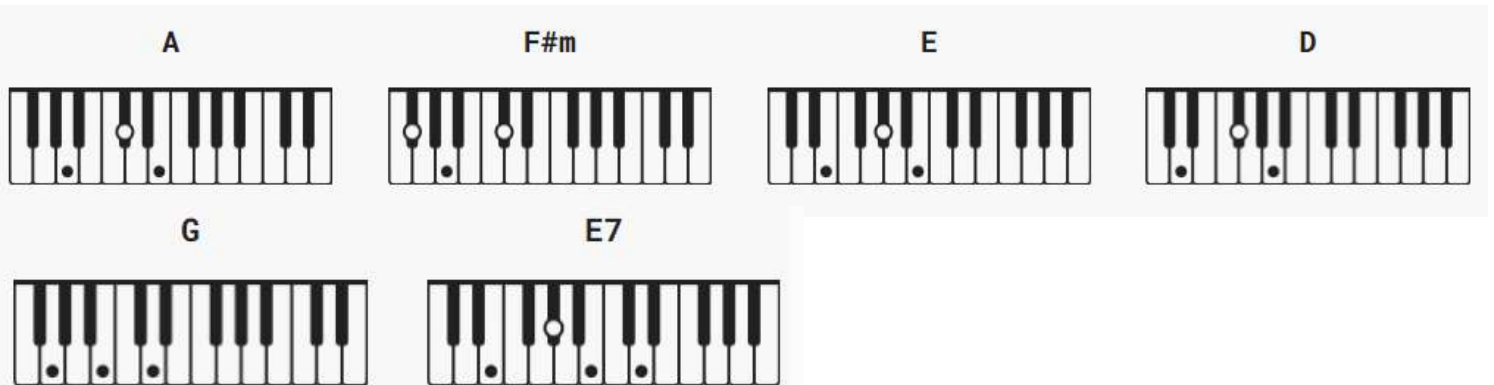

Take Me Home, Country Roads

by [John Denver](#)

10/1/2024

Difficulty: intermediate

Tuning: [E A D G B E](#)

Key: A

Capo: 2nd fret

Timing: 4/4

STRUMMING [Edit](#)

▶ VERSE 164 bpm

▶ CHORUS 164 bpm

Chords

Guitar

Ukulele

Piano